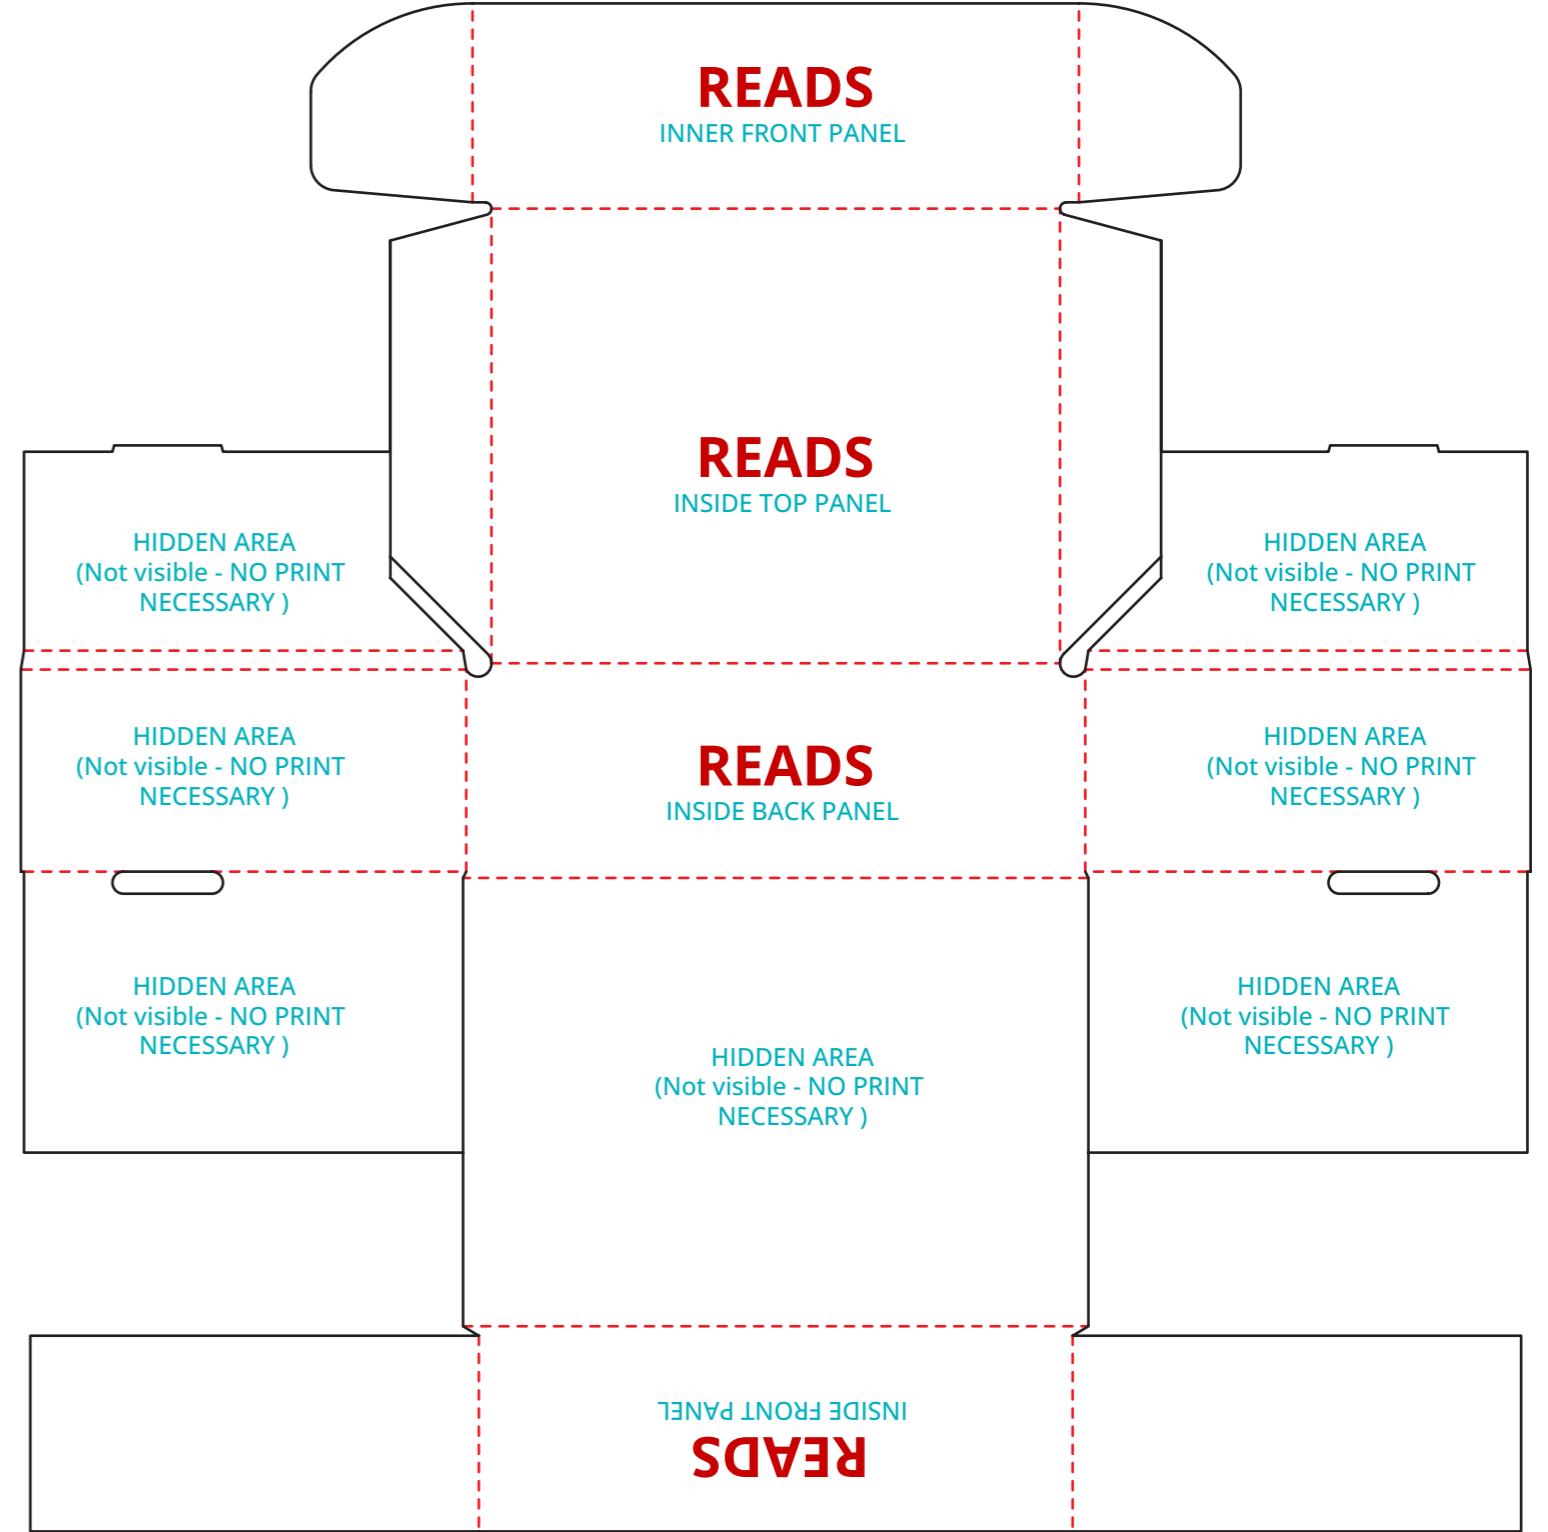

MAILER BOX

CREASE

CUT

OUTSIDE VIEW

NOTE: TEXT SHOWS
ART ORIENTATION

INSIDE VIEW

NOTE: TEXT SHOWS
ART ORIENTATION

SHIPPER BOX

CREASE

CUT

OUTSIDE VIEW

NOTE: **TEXT** SHOWS
ART ORIENTATION

GABLE BOX

CREASE

CUT

OUTSIDE VIEW

NOTE: **TEXT** SHOWS
ART ORIENTATION

CREASE

CUT

TRIANGLE TUBE MAILER

OUTSIDE VIEW
NOTE: **TEXT** SHOWS ART ORIENTATION

CREASE

CUT

OUTSIDE TUCK MAILER

CREASE

CUT

OUTSIDE VIEW

NOTE: TEXT SHOWS
ART ORIENTATION

INSIDE VIEW

NOTE: TEXT SHOWS
ART ORIENTATION

LITERATURE MAILER

CREASE