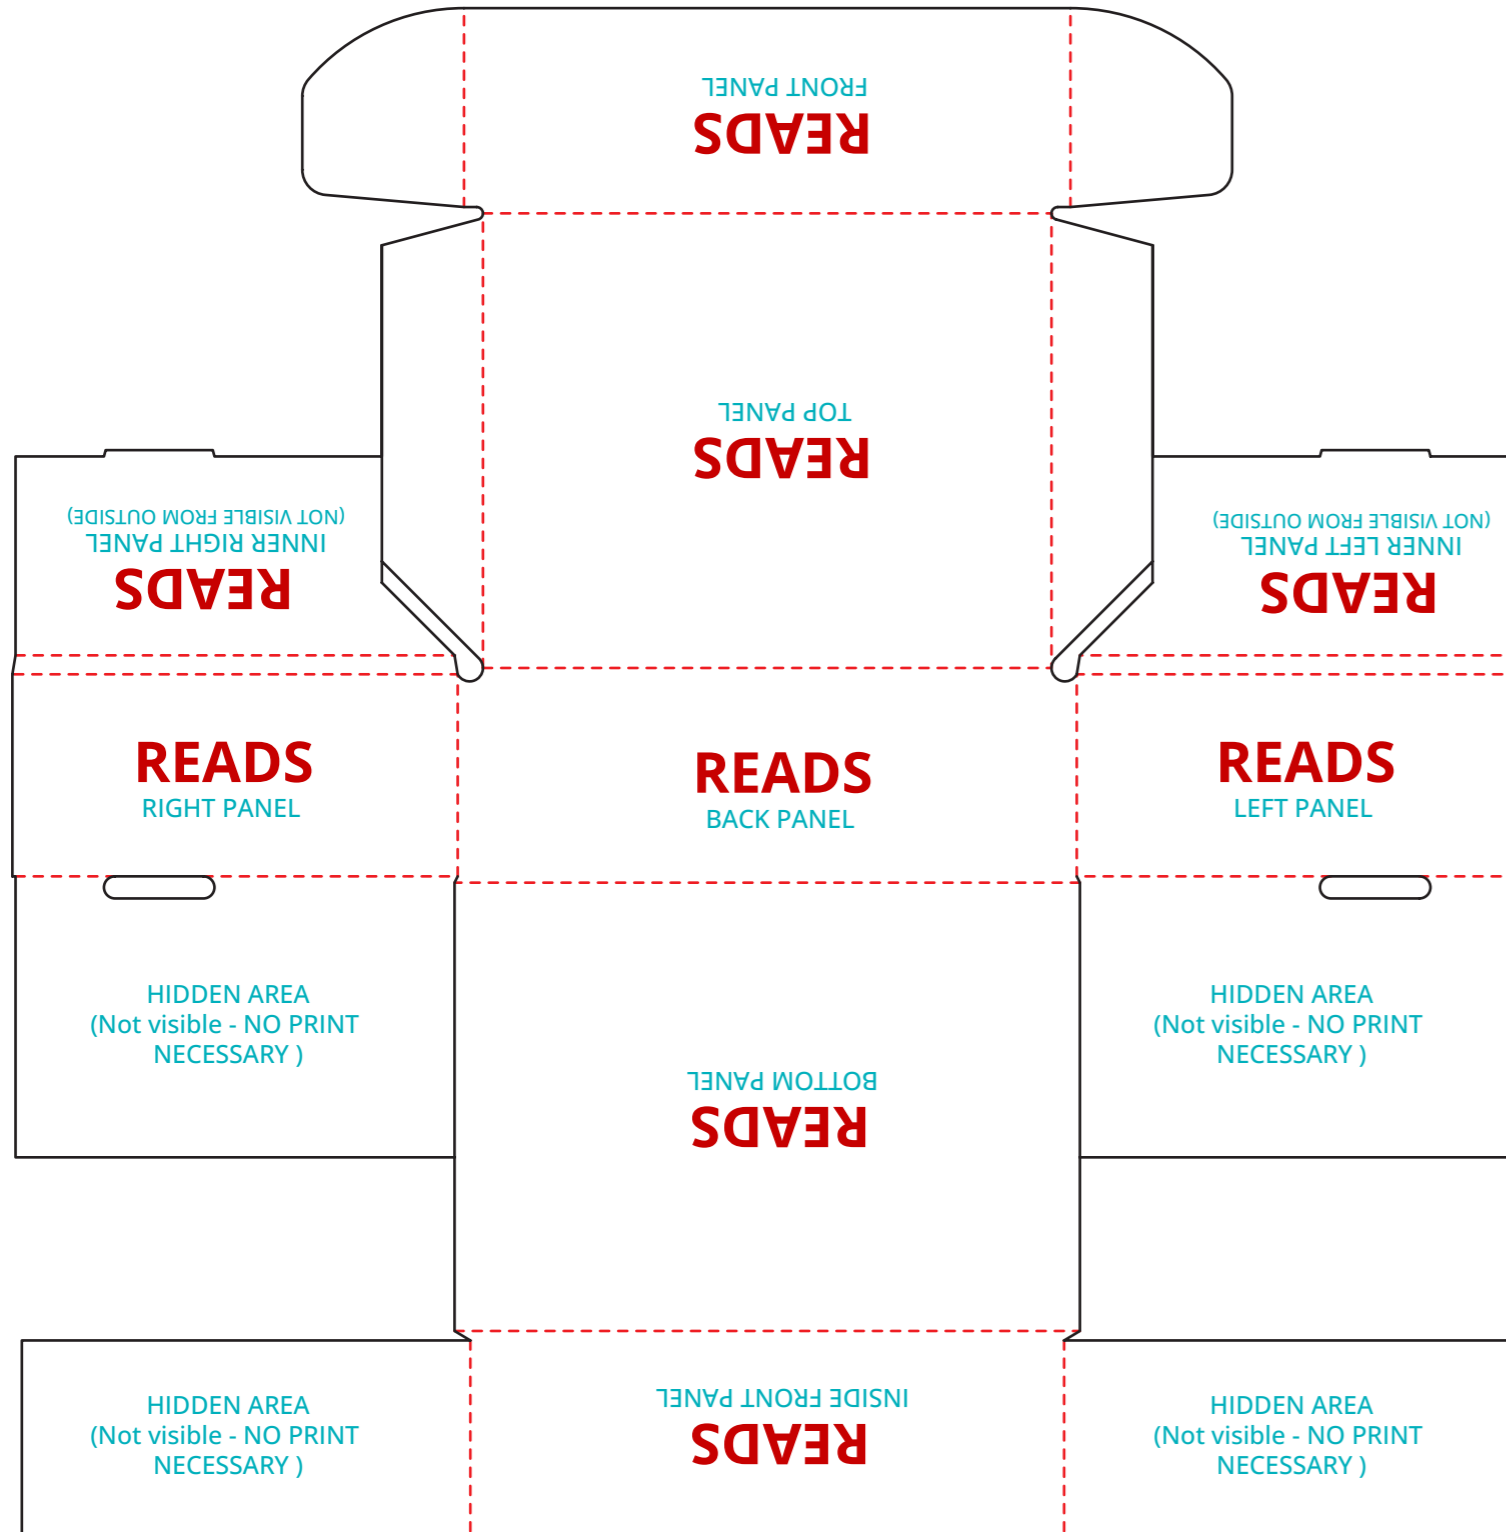

MAILER BOX

CREASE

CUT

OUTSIDE VIEW

NOTE: TEXT SHOWS
ART ORIENTATION

INSIDE VIEW

NOTE: TEXT SHOWS
ART ORIENTATION

SHIPPER BOX

CREASE

CUT

OUTSIDE VIEW

NOTE: **TEXT** SHOWS
ART ORIENTATION

GABLE BOX

CREASE

CUT

OUTSIDE VIEW

NOTE: **TEXT** SHOWS
ART ORIENTATION

CREASE

CUT

TRIANGLE TUBE MAILER

OUTSIDE VIEW
NOTE: **TEXT** SHOWS ART ORIENTATION

CREASE

CUT

OUTSIDE TUCK MAILER

CREASE

CUT

OUTSIDE VIEW

NOTE: TEXT SHOWS
ART ORIENTATION

INSIDE VIEW

NOTE: TEXT SHOWS
ART ORIENTATION

LITERATURE MAILER

CREASE