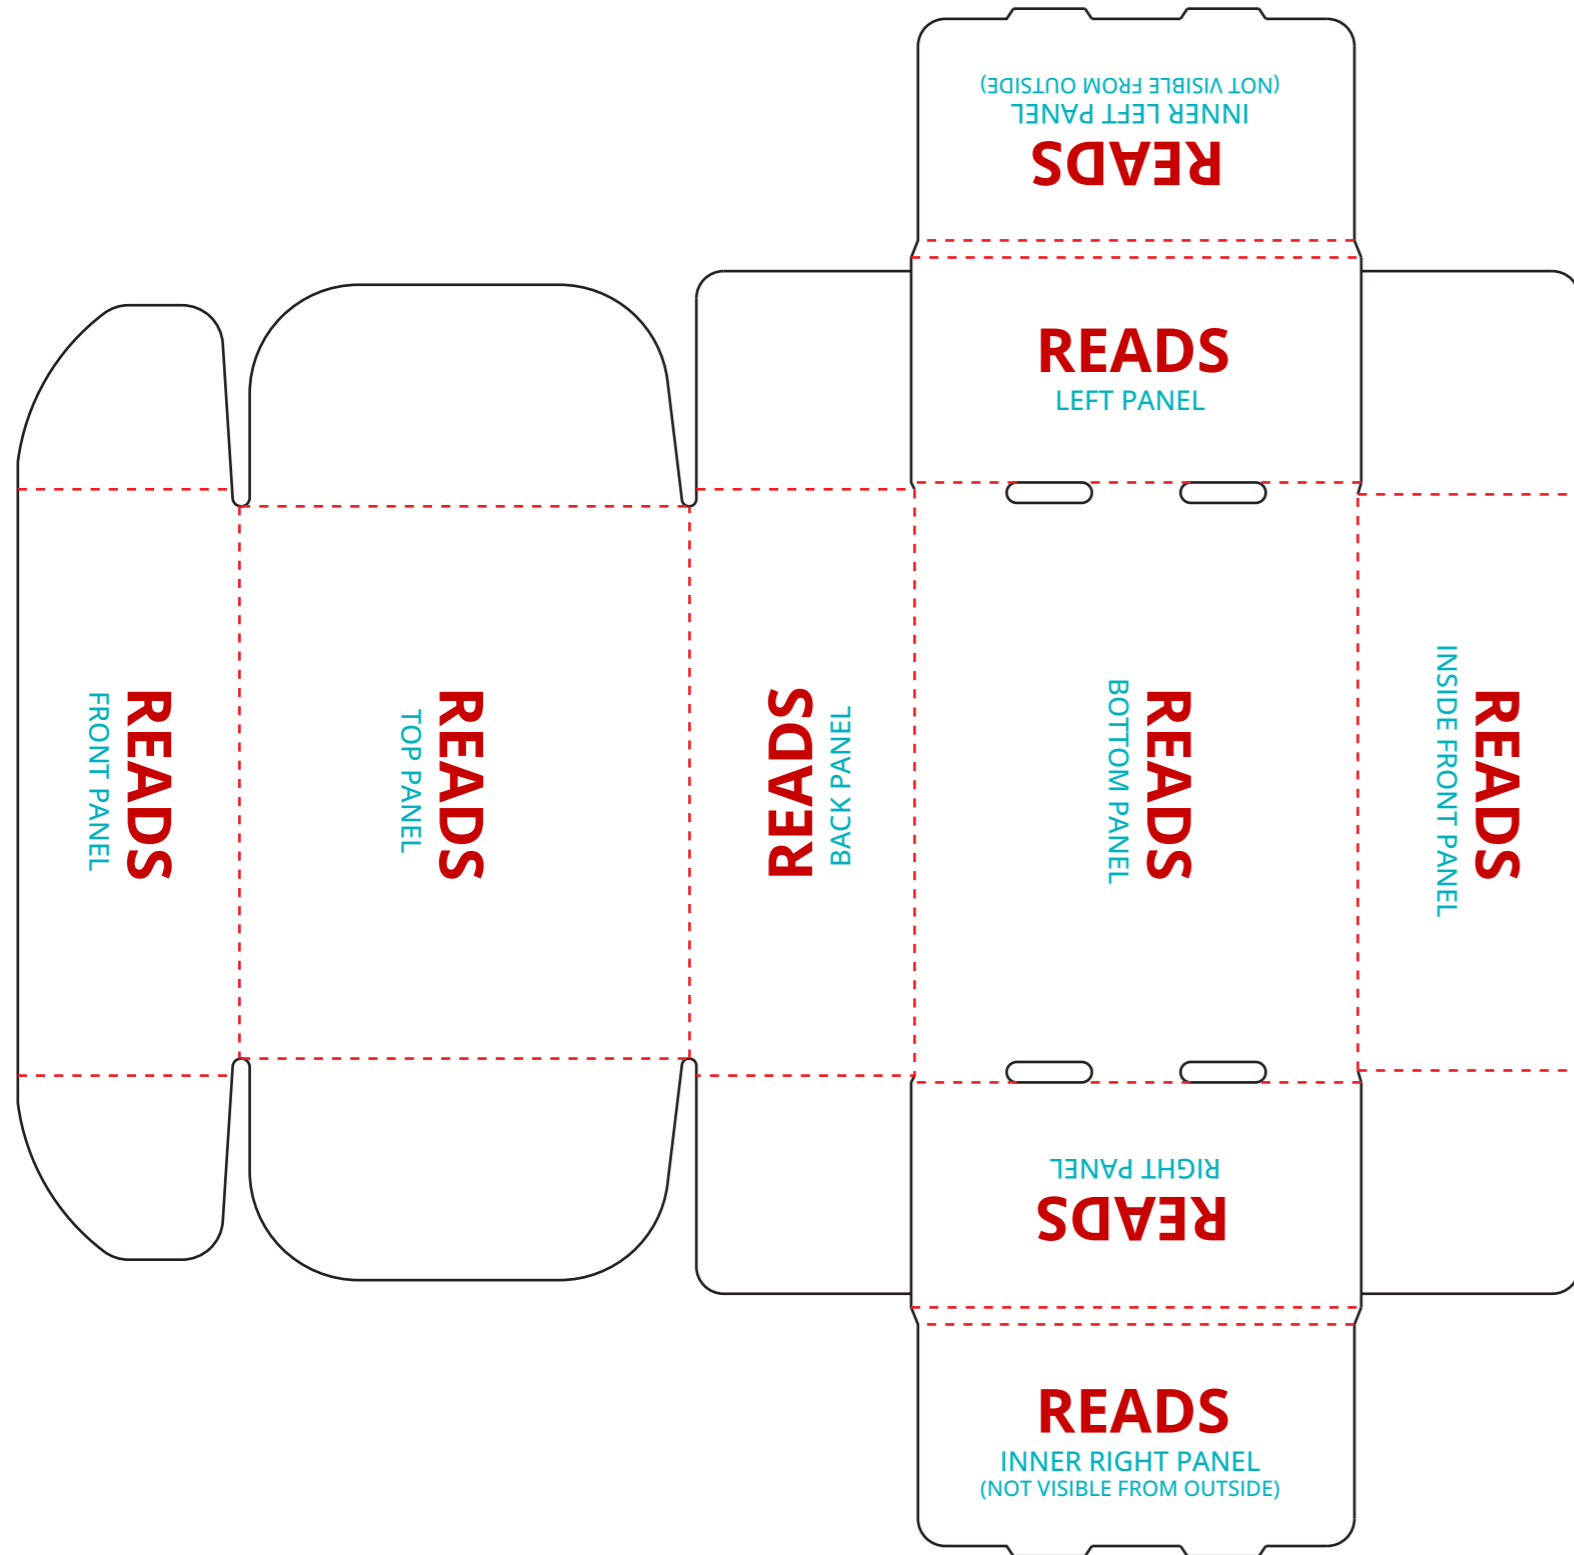

MAILER BOX

CREASE

CUT

OUTSIDE VIEW

NOTE: TEXT SHOWS
ART ORIENTATION

INSIDE VIEW

NOTE: TEXT SHOWS
ART ORIENTATION

SHIPPER BOX

CREASE

CUT

OUTSIDE VIEW

NOTE: **TEXT** SHOWS
ART ORIENTATION

GABLE BOX

CREASE

CUT

OUTSIDE VIEW

NOTE: **TEXT** SHOWS
ART ORIENTATION

RETAIL BOX

CREASE

CUT

OUTSIDE VIEW

NOTE: TEXT SHOWS
ART ORIENTATION

SQUARE TUBE MAILER

OUTSIDE VIEW

NOTE: **TEXT** SHOWS
ART ORIENTATION

CREASE

CUT

TRIANGLE TUBE MAILER

OUTSIDE VIEW
NOTE: **TEXT** SHOWS ART ORIENTATION

CREASE

CUT

OUTSIDE TUCK MAILER