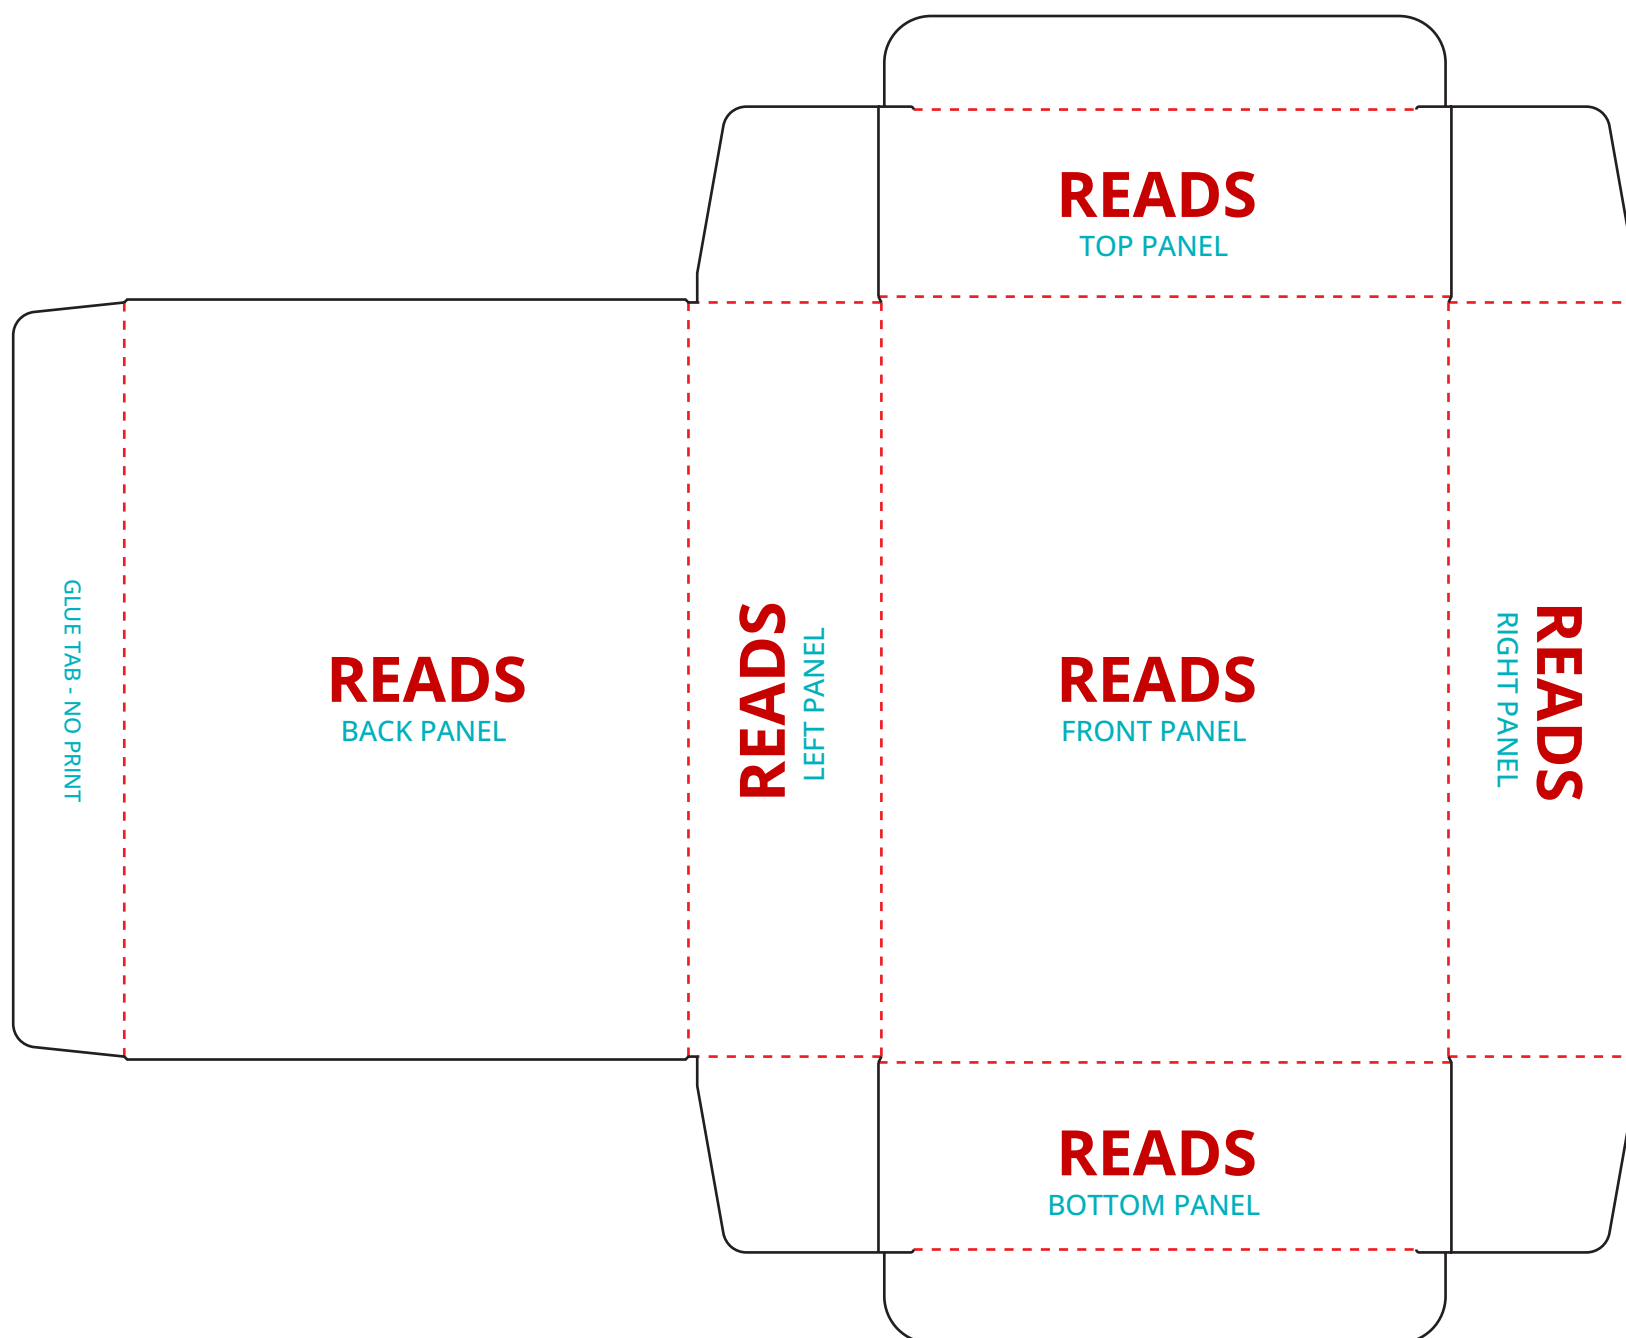

MAILER BOX

CREASE

CUT

OUTSIDE VIEW

NOTE: TEXT SHOWS
ART ORIENTATION

INSIDE VIEW

NOTE: TEXT SHOWS
ART ORIENTATION

SHIPPER BOX

CREASE

CUT

OUTSIDE VIEW

NOTE: **TEXT** SHOWS
ART ORIENTATION

GABLE BOX

CREASE

CUT

OUTSIDE VIEW

NOTE: **TEXT** SHOWS
ART ORIENTATION

RETAIL BOX

CREASE

CUT

OUTSIDE VIEW

NOTE: TEXT SHOWS
ART ORIENTATION

SQUARE TUBE MAILER

OUTSIDE VIEW

NOTE: **TEXT** SHOWS
ART ORIENTATION

CREASE

CUT

TRIANGLE TUBE MAILER

OUTSIDE VIEW
NOTE: **TEXT** SHOWS ART ORIENTATION

CREASE

CUT

OUTSIDE TUCK MAILER