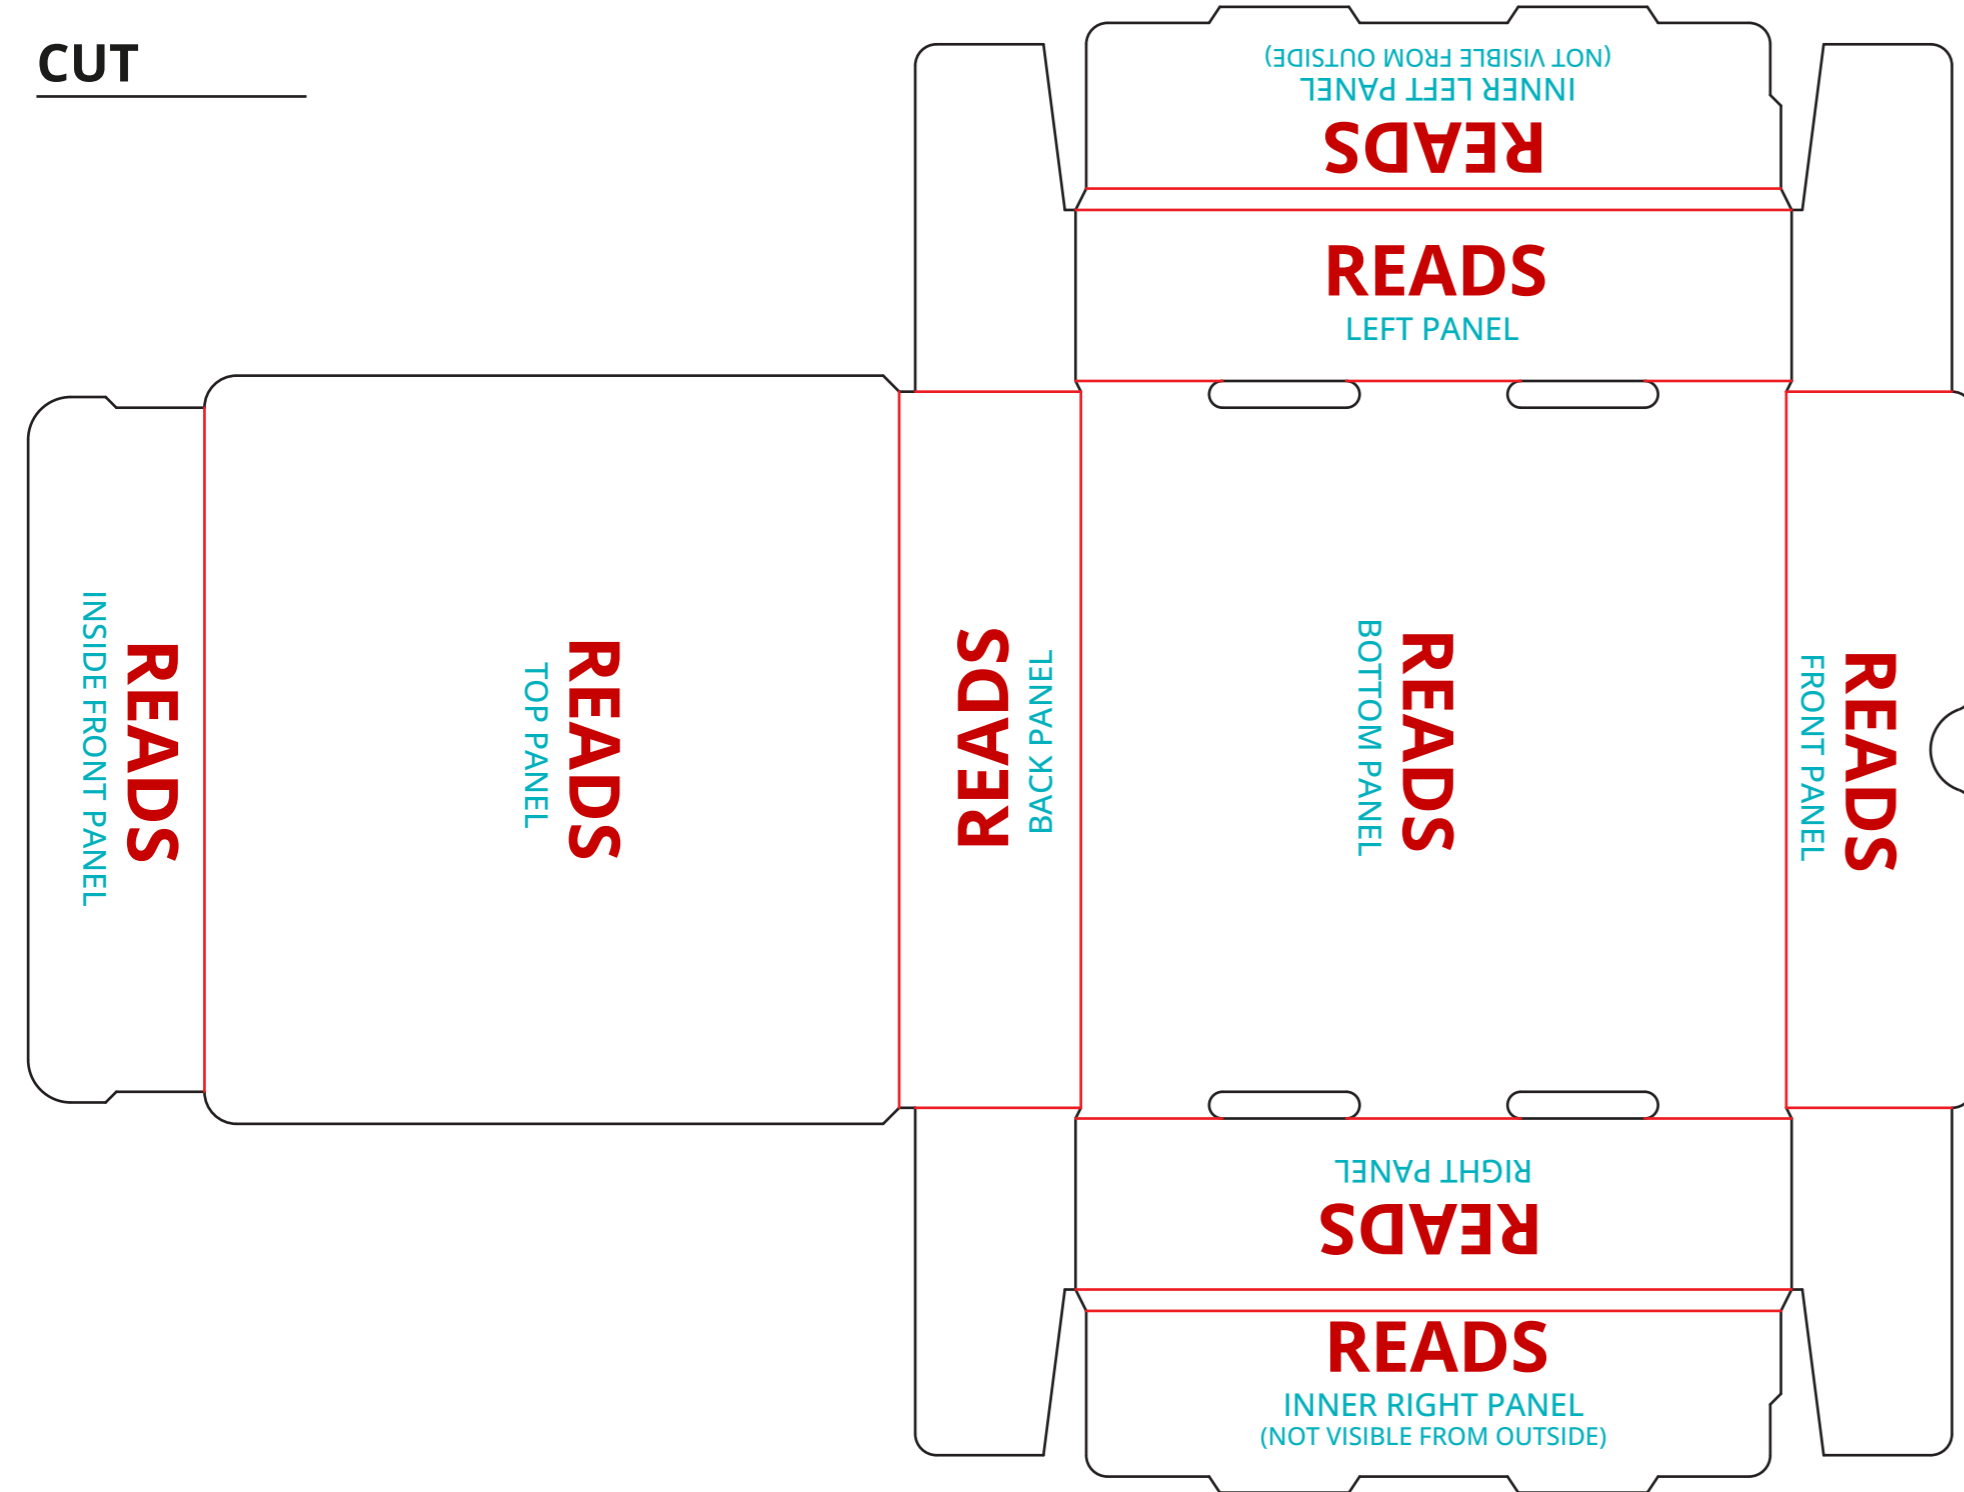

LITERATURE MAILER

CREASE

CUT

OUTSIDE VIEW

NOTE: **TEXT** SHOWS ART ORIENTATION