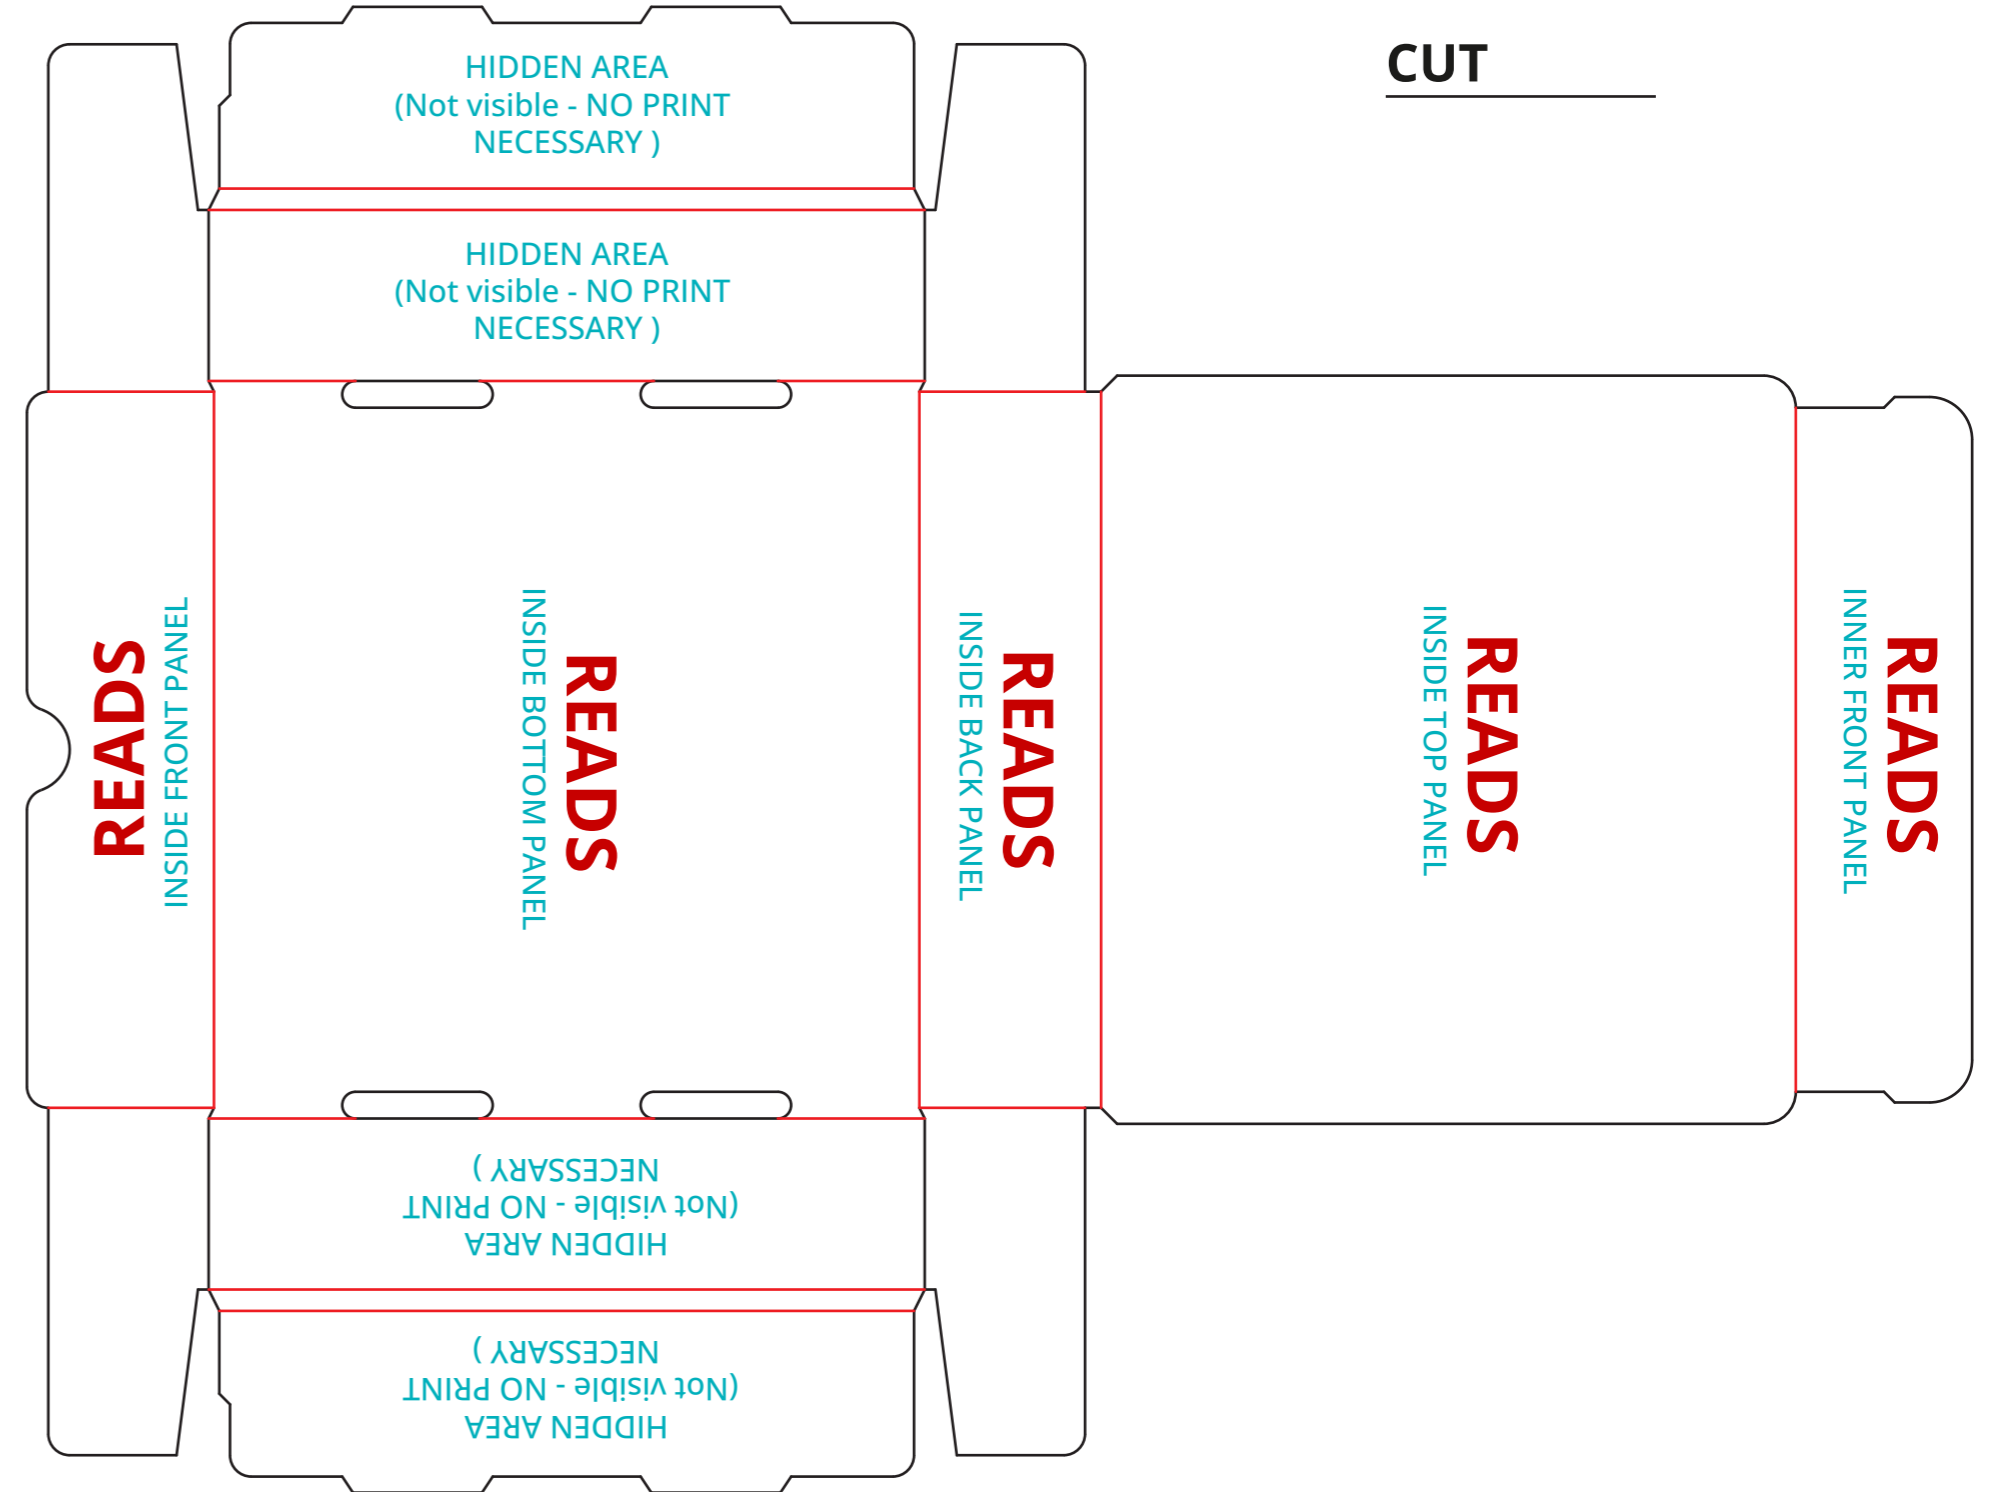

INSIDE VIEW

NOTE: **TEXT** SHOWS ART ORIENTATION

LITERATURE MAILER

CREASE

CUT