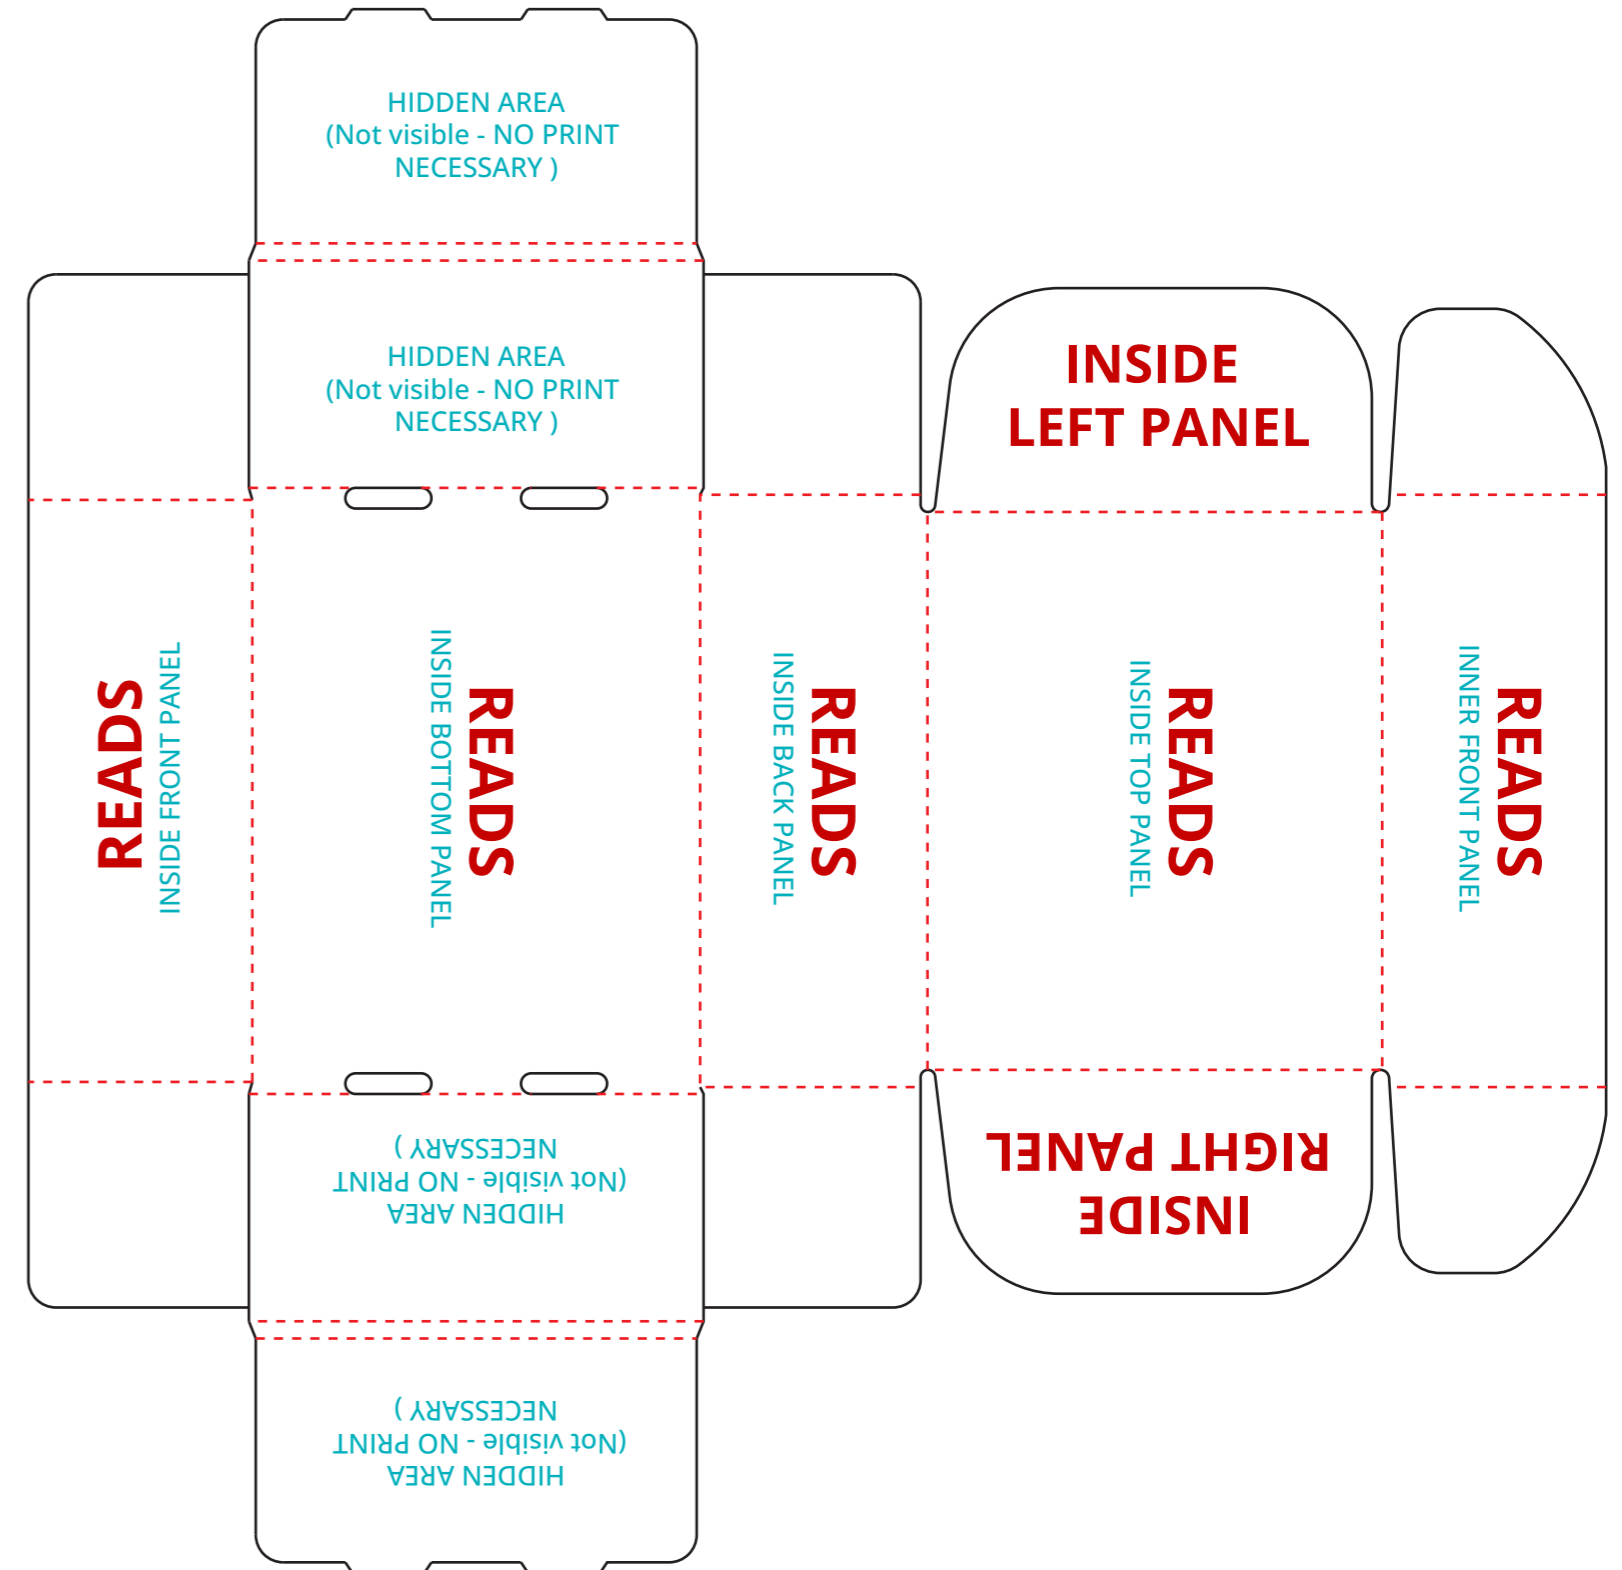

MAILER BOX

CREASE

CUT

OUTSIDE VIEW

NOTE: TEXT SHOWS
ART ORIENTATION

INSIDE VIEW

NOTE: TEXT SHOWS
ART ORIENTATION

SHIPPER BOX

CREASE

CUT

OUTSIDE VIEW

NOTE: **TEXT** SHOWS
ART ORIENTATION

GABLE BOX

CREASE

CUT

OUTSIDE VIEW

NOTE: **TEXT** SHOWS
ART ORIENTATION

RETAIL BOX

CREASE

CUT

OUTSIDE VIEW

NOTE: TEXT SHOWS
ART ORIENTATION

SQUARE TUBE MAILER

OUTSIDE VIEW

NOTE: **TEXT** SHOWS
ART ORIENTATION

CREASE

CUT

TRIANGLE TUBE MAILER

OUTSIDE VIEW
NOTE: **TEXT** SHOWS ART ORIENTATION

CREASE

CUT

OUTSIDE TUCK MAILER