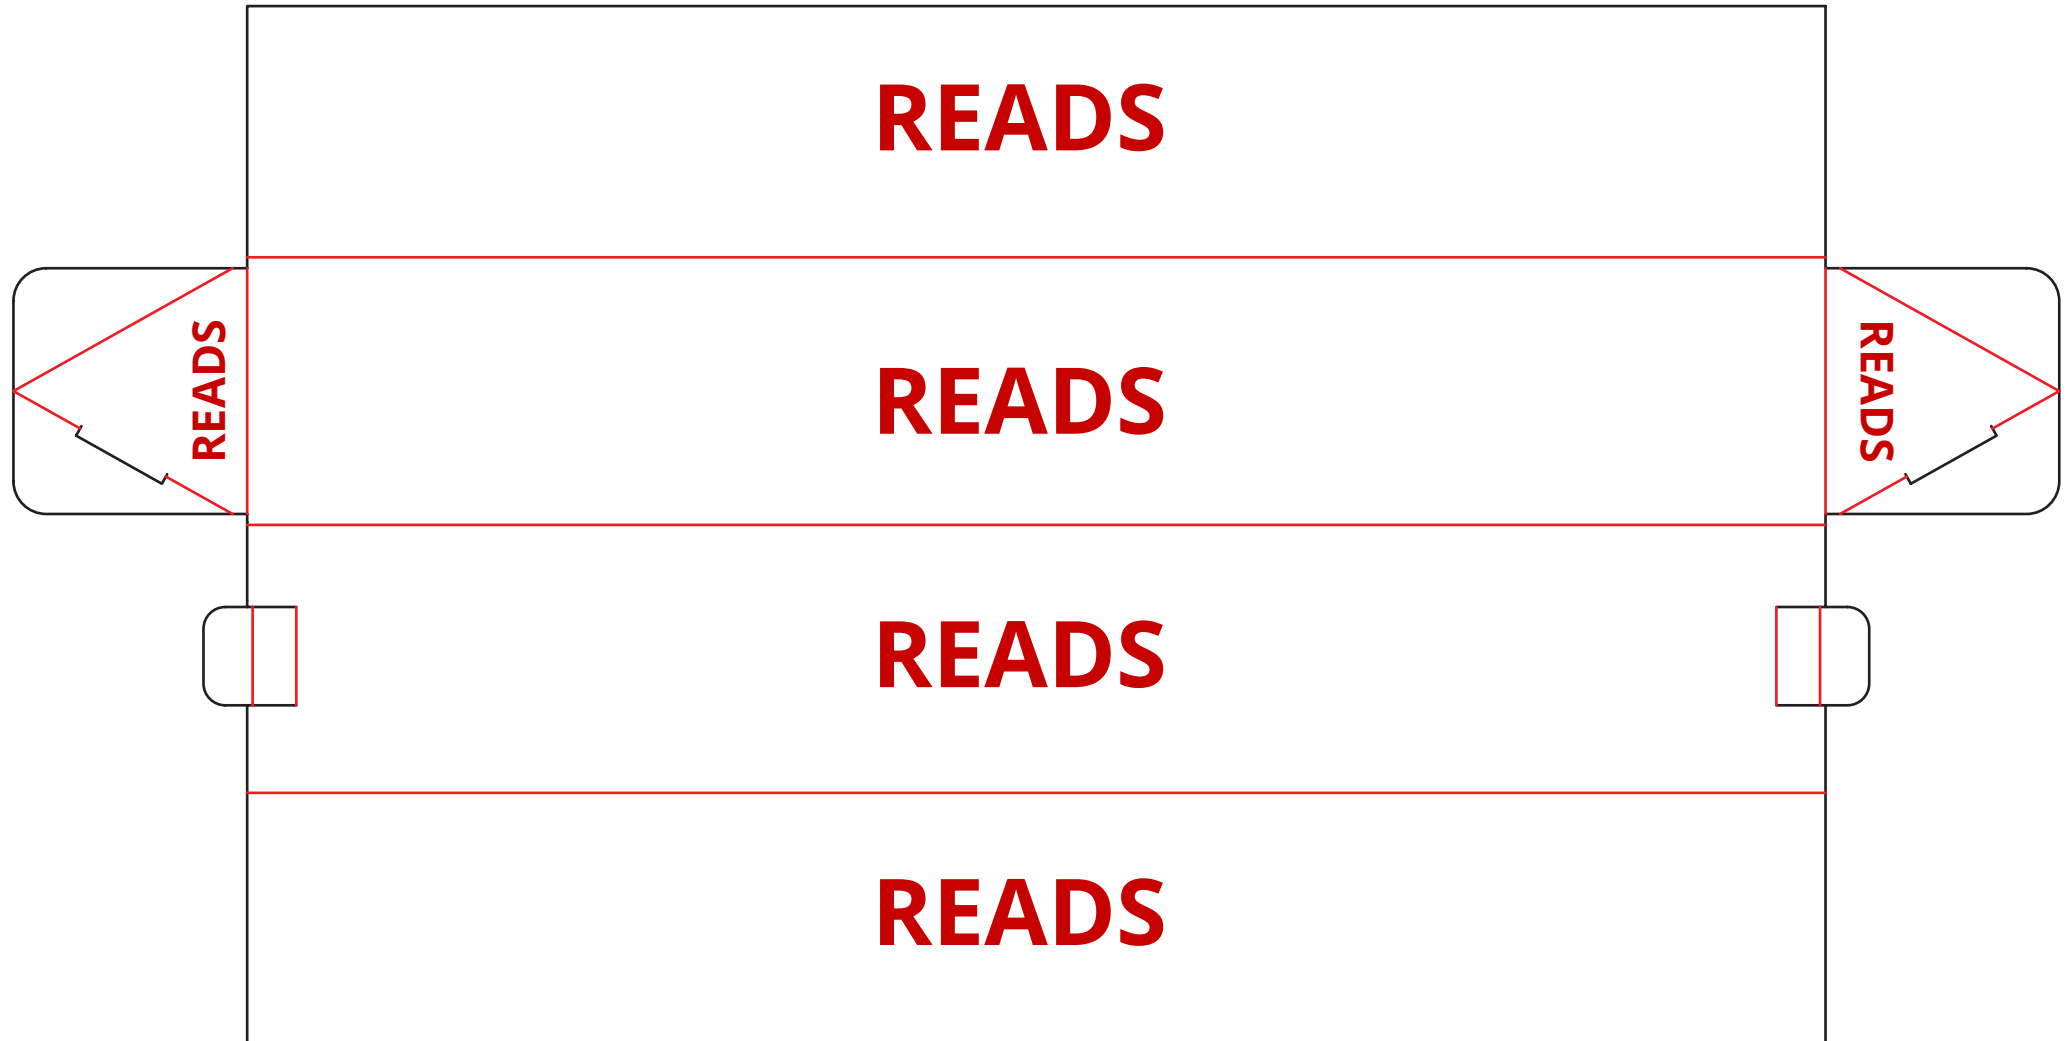

MAILER BOX

CREASE

CUT

OUTSIDE VIEW

NOTE: TEXT SHOWS
ART ORIENTATION

INSIDE VIEW

NOTE: TEXT SHOWS
ART ORIENTATION

SHIPPER BOX

CREASE

CUT

OUTSIDE VIEW

NOTE: **TEXT** SHOWS
ART ORIENTATION

GABLE BOX

CREASE

CUT

OUTSIDE VIEW

NOTE: **TEXT** SHOWS
ART ORIENTATION

RETAIL BOX

CREASE

CUT

OUTSIDE VIEW

NOTE: TEXT SHOWS
ART ORIENTATION

SQUARE TUBE MAILER

OUTSIDE VIEW

NOTE: **TEXT** SHOWS
ART ORIENTATION

CREASE

CUT

TRIANGLE TUBE MAILER

OUTSIDE VIEW
NOTE: **TEXT** SHOWS ART ORIENTATION

CREASE

CUT

OUTSIDE TUCK MAILER