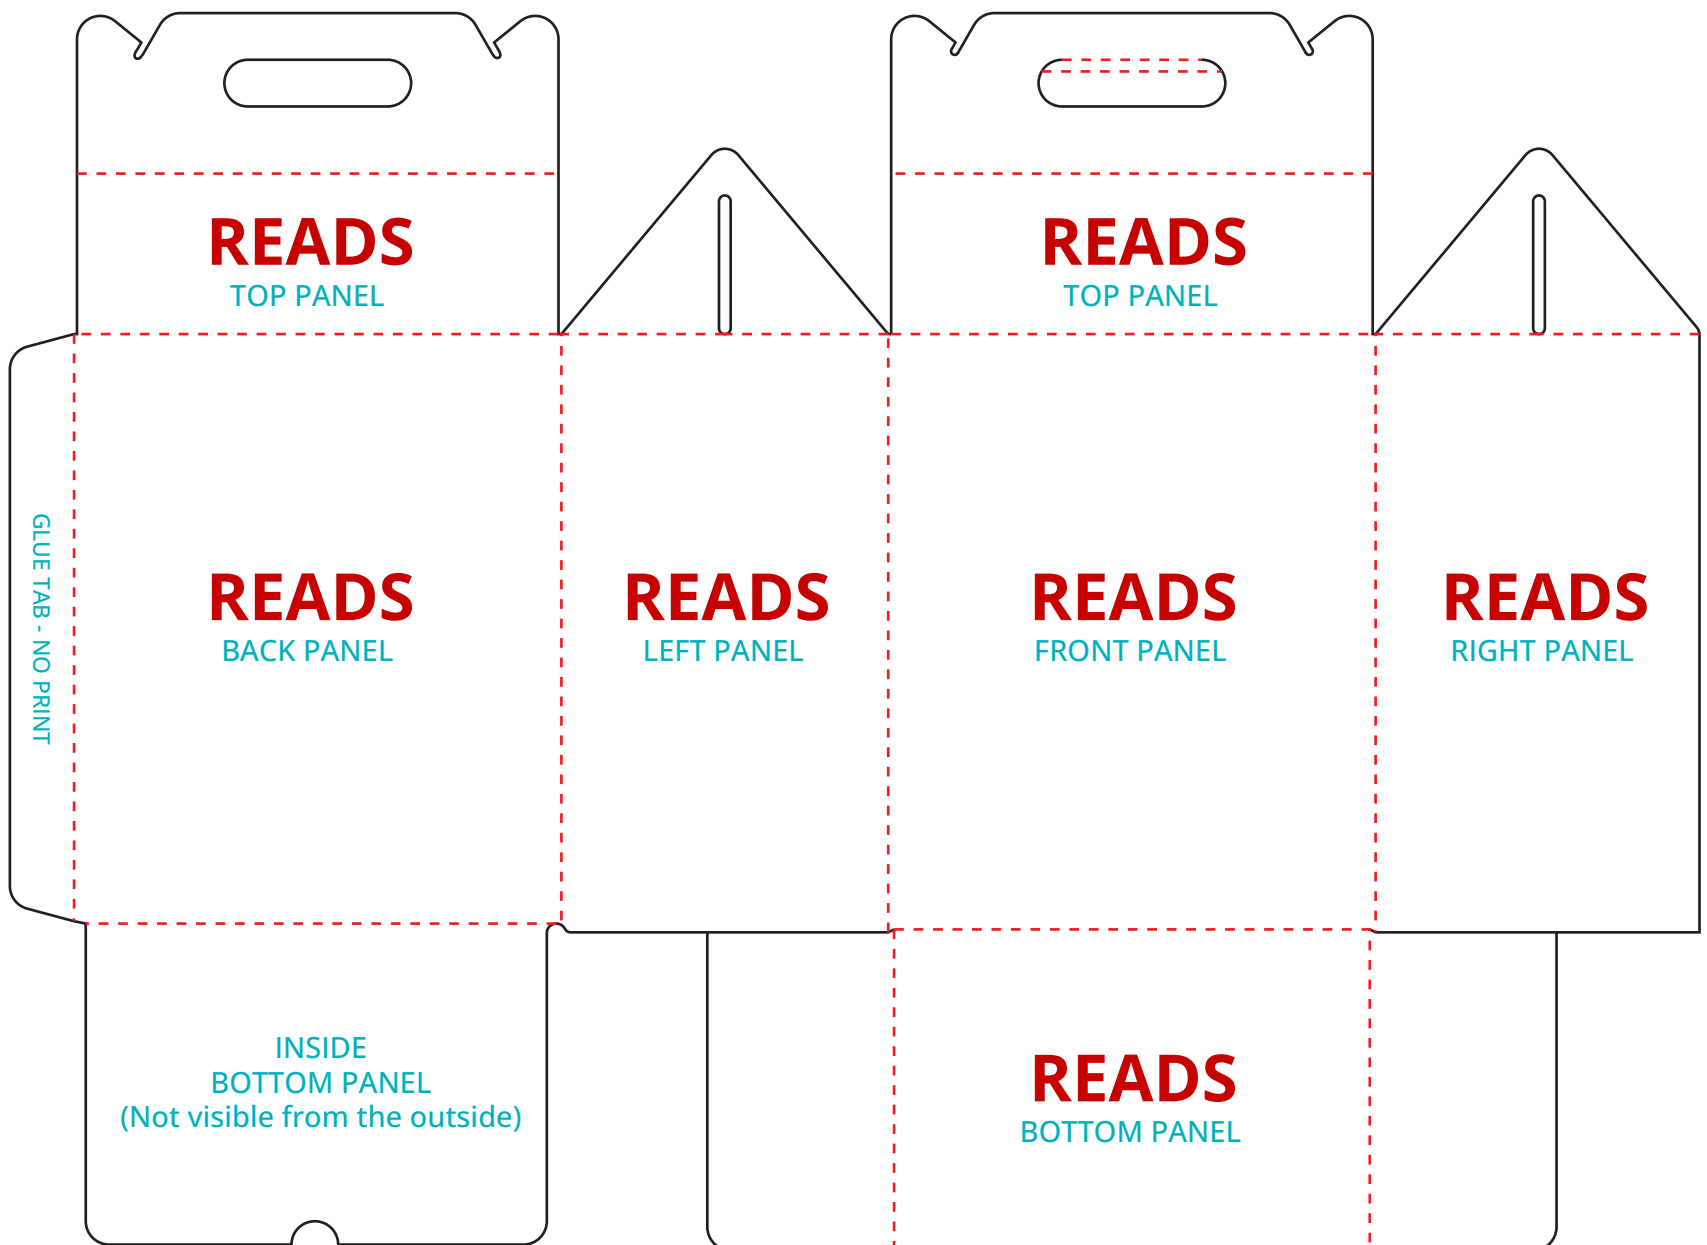

MAILER BOX

CREASE

CUT

OUTSIDE VIEW

NOTE: TEXT SHOWS
ART ORIENTATION

INSIDE VIEW

NOTE: TEXT SHOWS
ART ORIENTATION

SHIPPER BOX

CREASE

CUT

OUTSIDE VIEW

NOTE: **TEXT** SHOWS
ART ORIENTATION

GABLE BOX

CREASE

CUT

OUTSIDE VIEW

NOTE: **TEXT** SHOWS
ART ORIENTATION

RETAIL BOX

CREASE

CUT

OUTSIDE VIEW

NOTE: TEXT SHOWS
ART ORIENTATION

SQUARE TUBE MAILER

OUTSIDE VIEW

NOTE: **TEXT** SHOWS
ART ORIENTATION

CREASE

CUT

TRIANGLE TUBE MAILER

OUTSIDE VIEW
NOTE: **TEXT** SHOWS ART ORIENTATION

CREASE

CUT

OUTSIDE TUCK MAILER